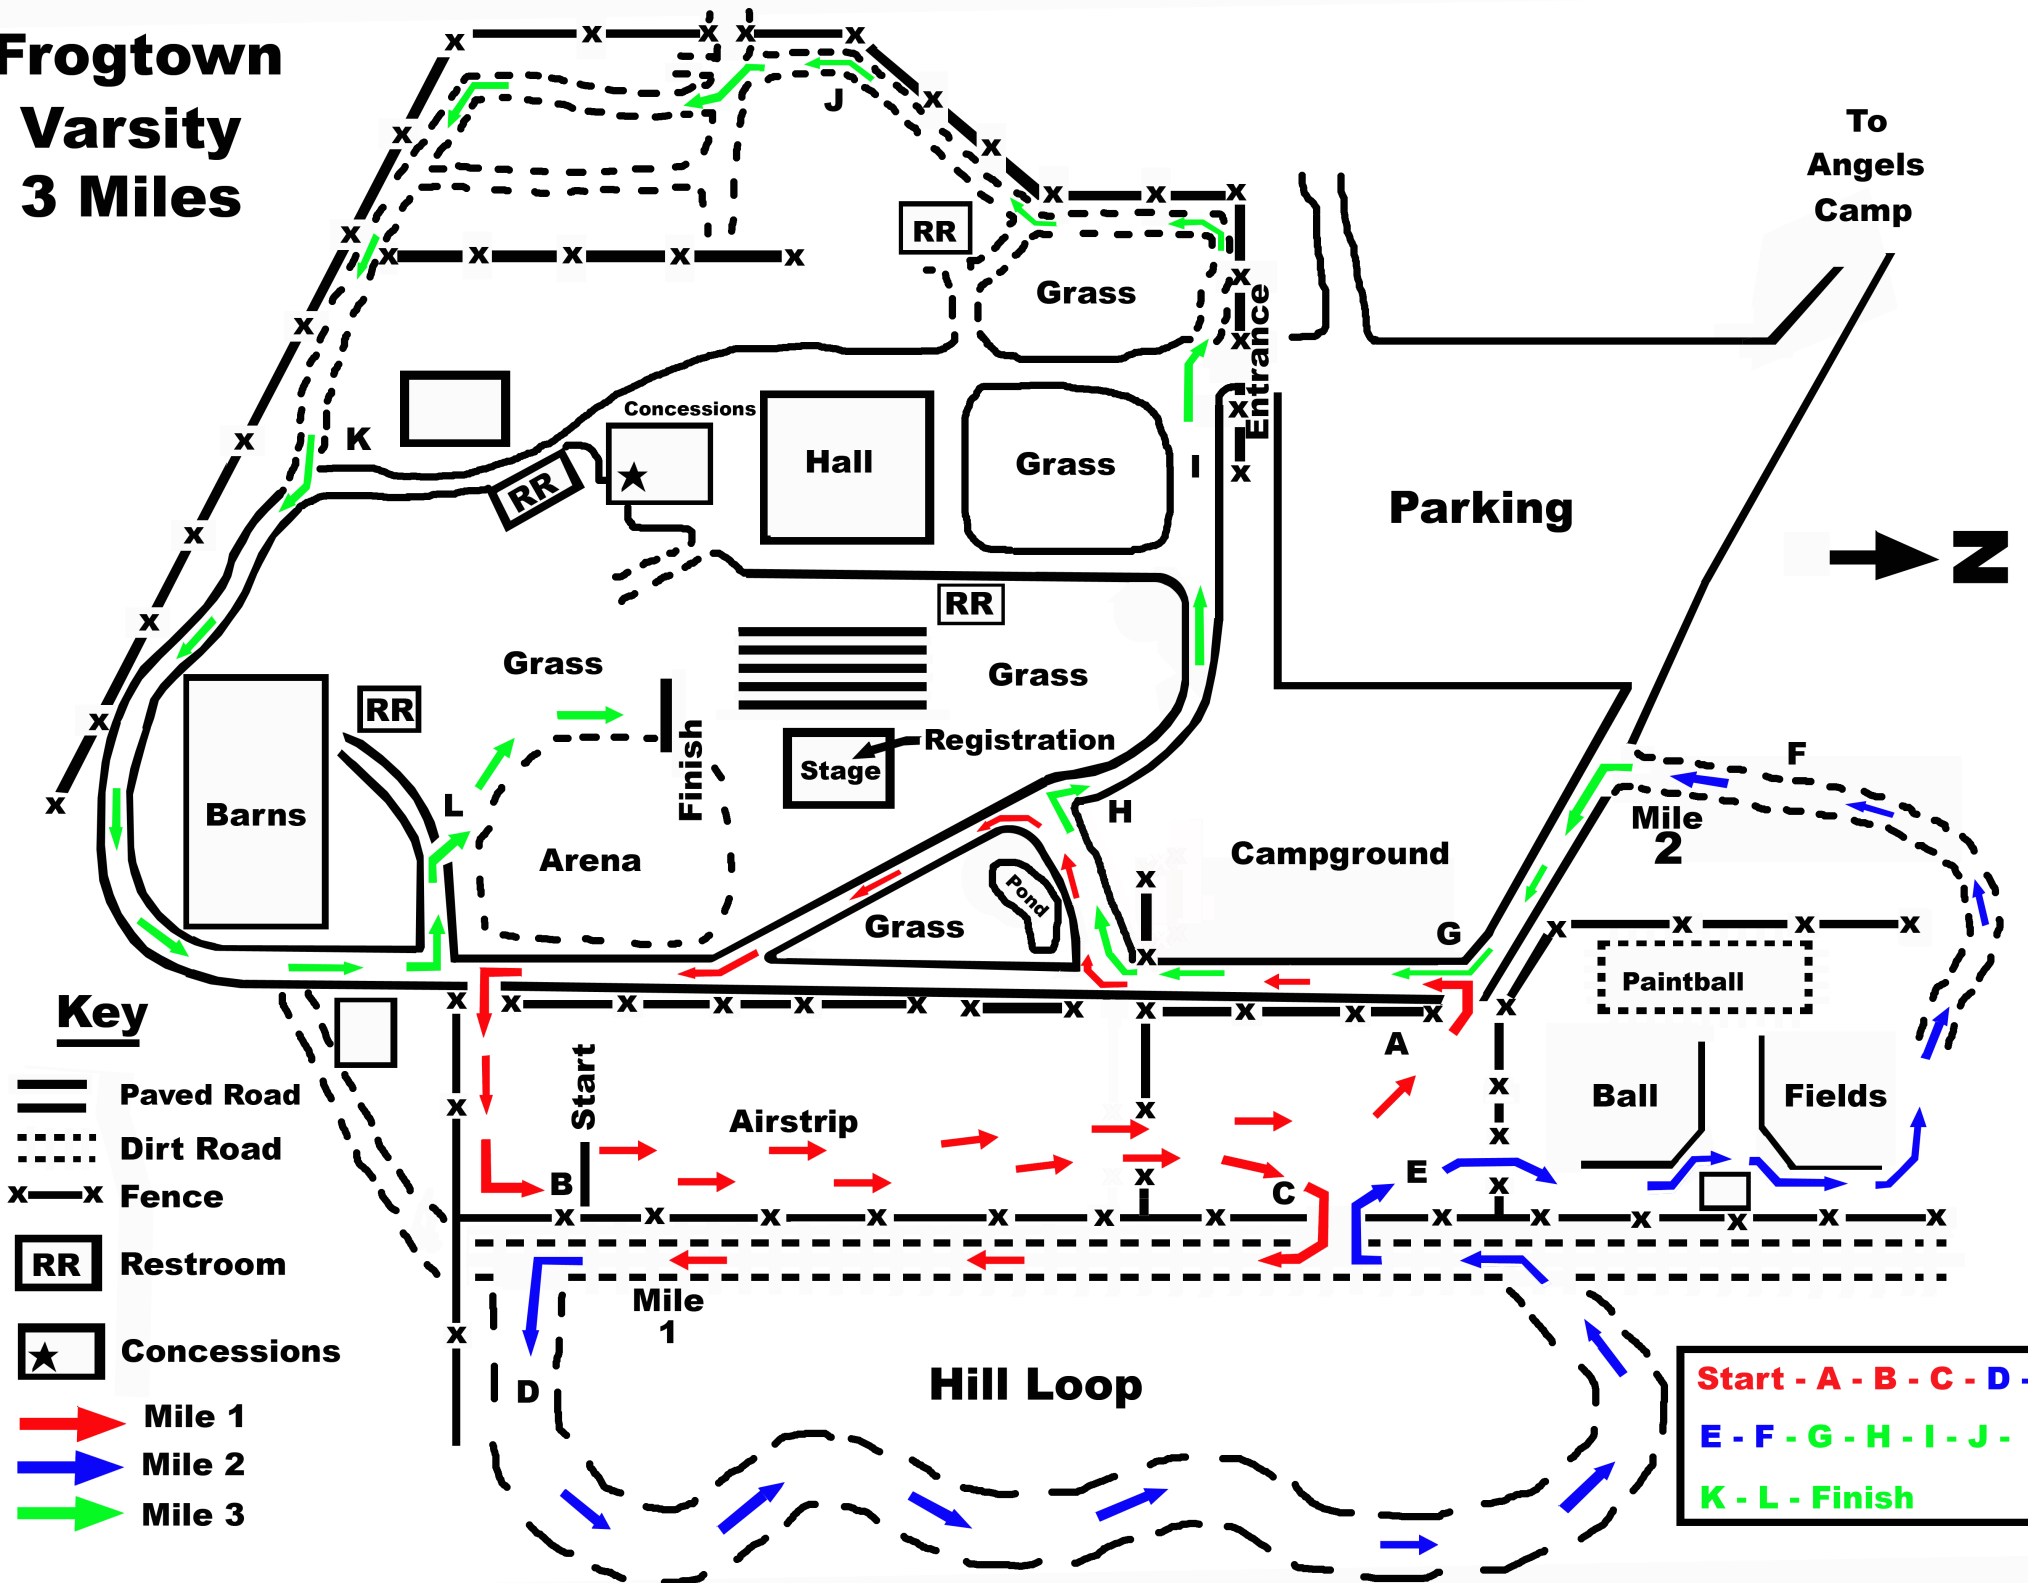

Frogtown Varsity 3 Miles

Key

- Paved Road
- Dirt Road
- Fence
- Restroom
- Concessions
- Mile 1
- Mile 2
- Mile 3

**Start - A - B - C - D -
E - F - G - H - I - J -
K - L - Finish**