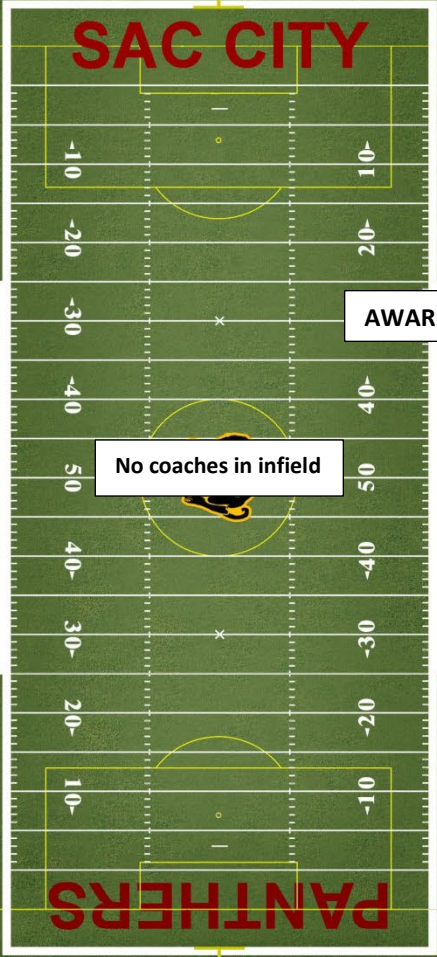

PASS GATE
Coaches and athletes

COACH CHECK-IN
<<< Walkway across street

WEST GATE
Spectators

EAST GATE
CLOSED

AWARDS

No coaches in infield

Weights & Measures

Trainer